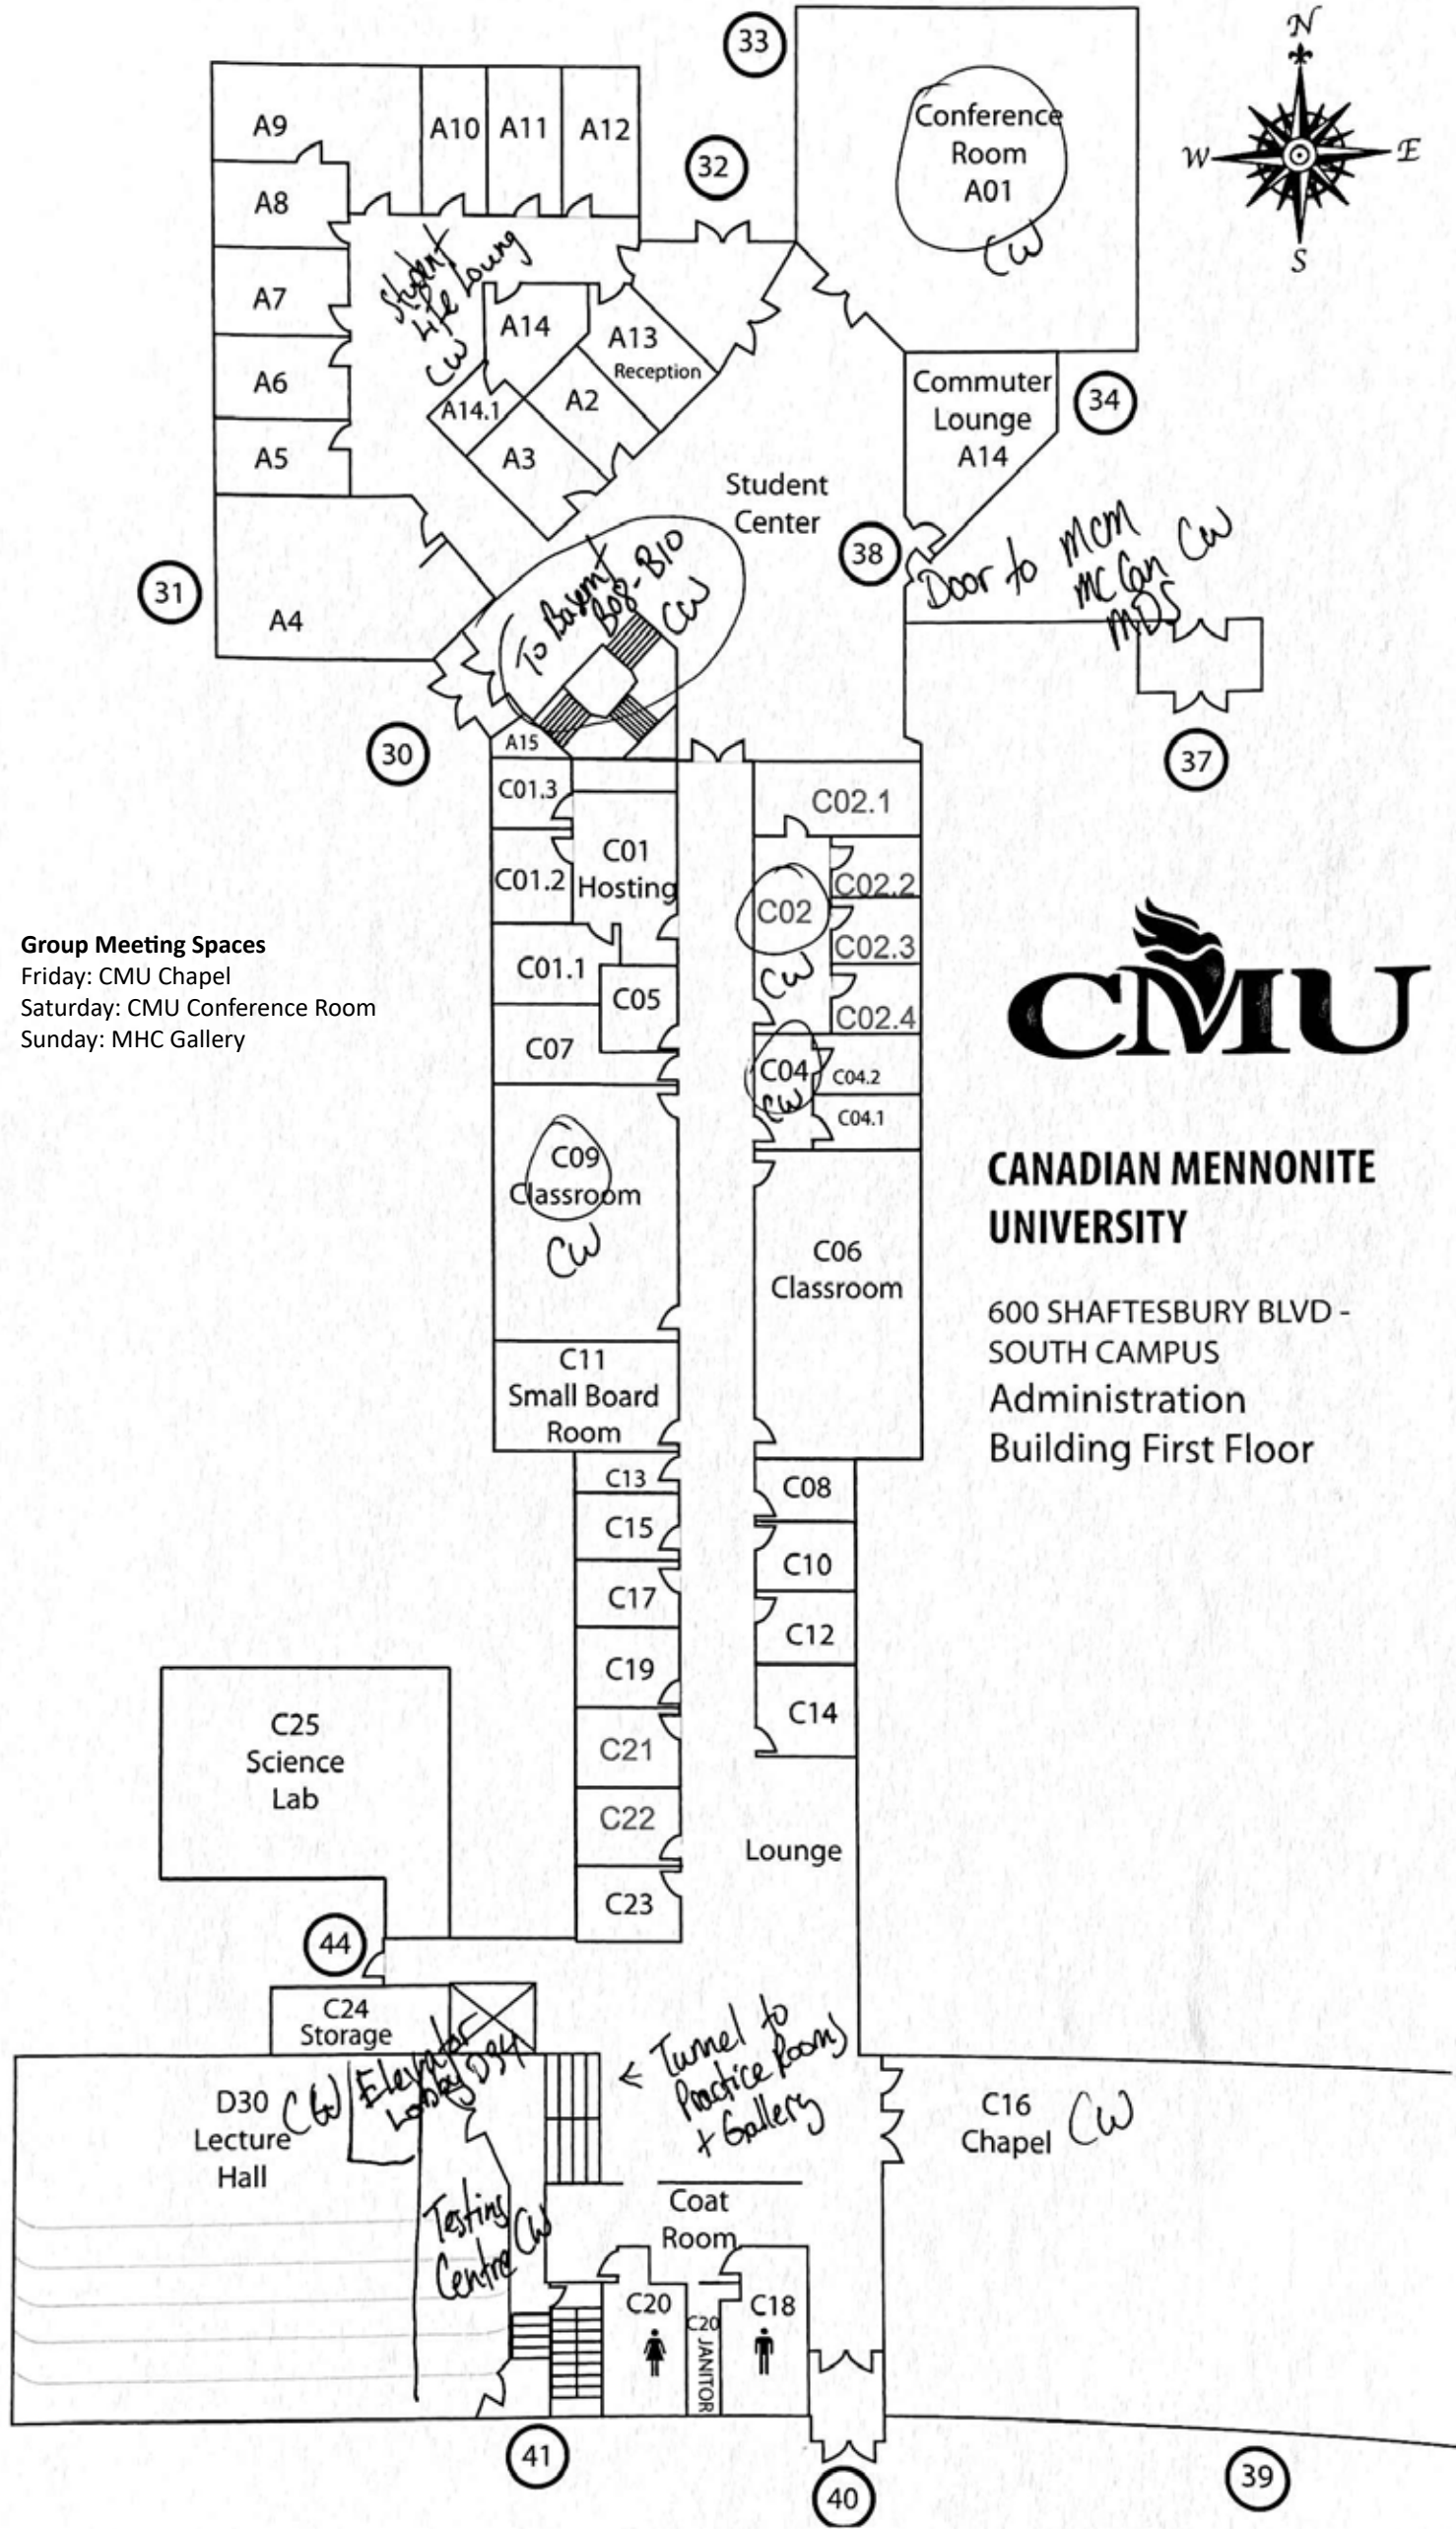

Location	Features	
<b>Specifically private spaces</b>		
MCM Studio Tracking	Piano	
MCM Studio Control		
MCM Studio Lounge		
MCM Office - X111		
MCM Office - X108		
MCM Office - X103		
MCM Office - X105		
MCCanada Office - X115		
MCM Office – X003	Basement w window	
MCM Daylight Boardroom X012	Basement w window	
MCM Boardroom	Basement no window	
MDS Office 1		
MDS Office 2		
MDS Lunchroom		
CMU Office Lobby C02		
CMU Office Lobby C04		
CMU Studio 1 B08	Basement audio studio, midi key	
CMU Studio 2 B08	Basement audio studio, midi key	
CMU Studio 3 B09	Basement audio studio, midi key	
CMU Testing TC 1	Very small, noise rejecting headphones	
CMU Testing TC 2	Very small, noise rejecting headphones	
CMU Test TC 3	Very small, noise rejecting headphones	
CMU Practice Room D11	Piano	
CMU Practice Room D12	Piano	
<b>Larger spaces for group work - private</b>		
CMU Conference Room	Piano.	
CMU C09 Classroom	Until 4:00pm	
CMU D33 Classroom	Until 4:00pm, keyboard	
CMU Lecture Hall D30	piano	
<b>Public spaces, but no one will be there</b>		
CMU Elevator Foyer D34		
CMU Student Life Lounge		
CMU B10 Classroom	Basement classroom, piano	
MC Canada Lounge		
MCM/MC Can Lunchroom		

**Conference Offices notes:**

- MCM (Mennonite Church Manitoba) is mostly on the main floor.
- MC Canada is on the main floor.
- MDS (Mennonite Disaster Service) is on the second floor.
- MCM Studio is on the second floor and is labelled "Paintbox Studio".
- MCM/MC Can lunchroom is in the basement.

**Group Meeting Spaces**  
 Friday: CMU Chapel  
 Saturday: CMU Conference Room  
 Sunday: MHC Gallery

**CANADIAN MENNONITE UNIVERSITY**

600 SHAFTESBURY BLVD - SOUTH CAMPUS  
 Administration Building First Floor